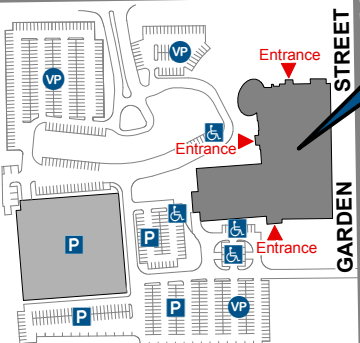

CIVIC CENTRE DRIVE

ServiceOntario/  
Land Registry Office/  
Landlord and Tenant Board

Collision  
Reporting  
Centre

ROSSLAND

ROAD

BROCK STREET (HIGHWAY 12)

Town of Whitby  
Municipal Building

**LEGEND**

- Parking
- Visitor Parking
- Accessible Parking

THE REGIONAL MUNICIPALITY  
OF DURHAM HEADQUARTERS

GARDEN  
STREET

THICKSON ROAD

WALLACE DRIVE

BASSETT BOULEVARD

MANNING ROAD

DUNDAS STREET EAST (HIGHWAY 2)

CONSUMERS DRIVE

Exit 410

HIGHWAY 401

Exit 412